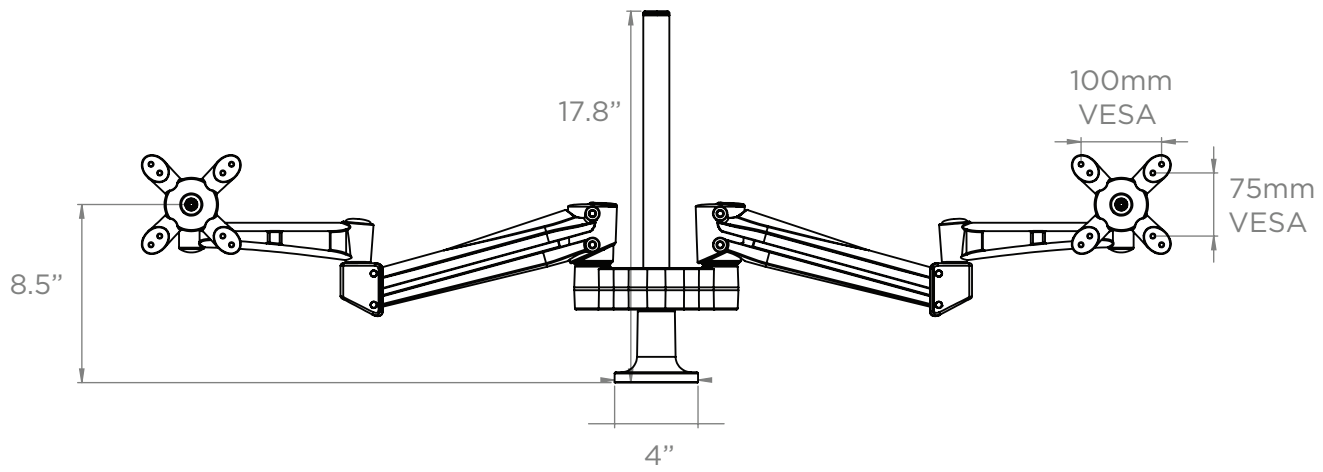

# ERGO DOUBLE MONITOR ARMS DIAGRAM™

Monitor Size - 18" - 28"
Maximum Weight - 17.6 lbs
Rotation Angle: 360 °
Height adjustable range: 50 CM
Connection: 75mm and 100mm VESA
Mounting options: Integrated with EvoPass, thru-hole, or clamp mount
Distance between arms: 55cm
1 Yr warranty