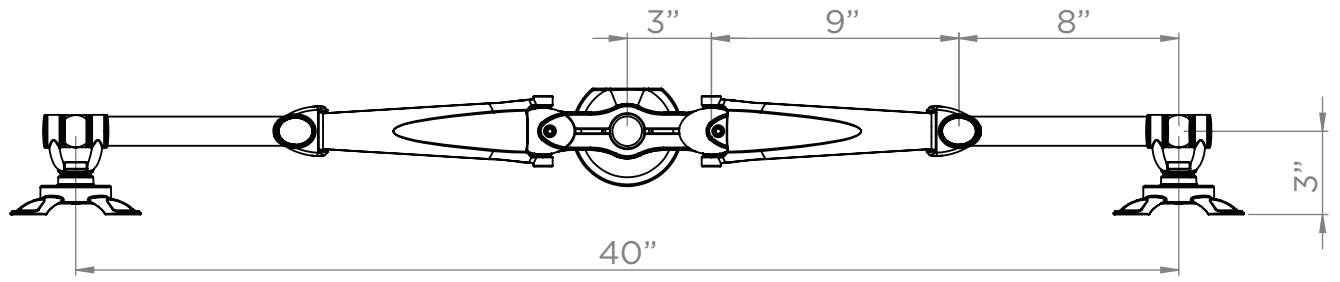

# ERGO DOUBLE MONITOR ARMS DIAGRAM™

Monitor Size - 18" - 28"
Maximum Weight - 17.6 lbs
Rotation Angle: 360 °
Height adjustable range: 50 CM
Connection: 75mm and 100mm VESA
Mounting options: Integrated with EvoPass, thru-hole, or clamp mount
Distance between arms: 55cm
1 Yr warranty