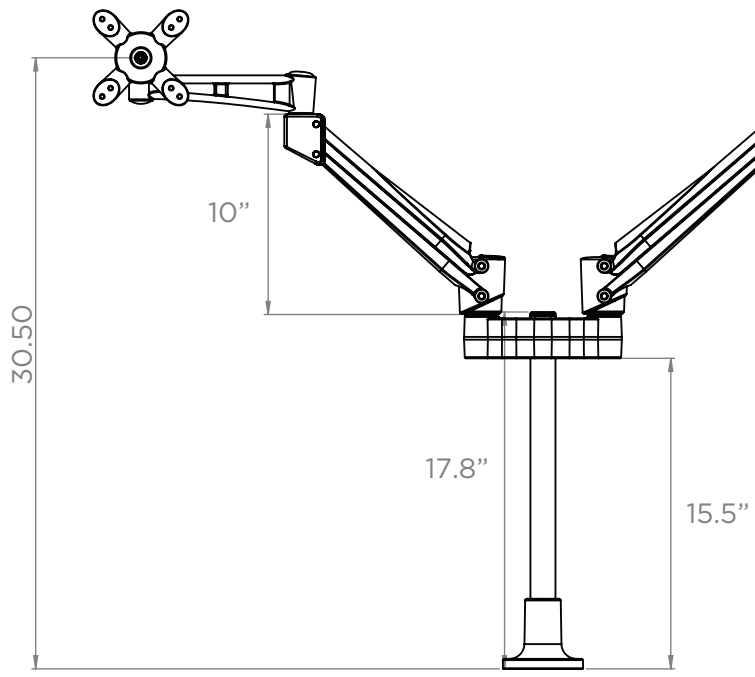

# ERGO DOUBLE MONITOR ARMS DIAGRAM™

Monitor Size - 18" - 28"
Maximum Weight - 17.6 lbs
Rotation Angle: 360 °
Height adjustable range: 50 CM
Connection: 75mm and 100mm VESA
Mounting options: Integrated with EvoPass, thru-hole, or clamp mount
Distance between arms: 55cm
1 Yr warranty