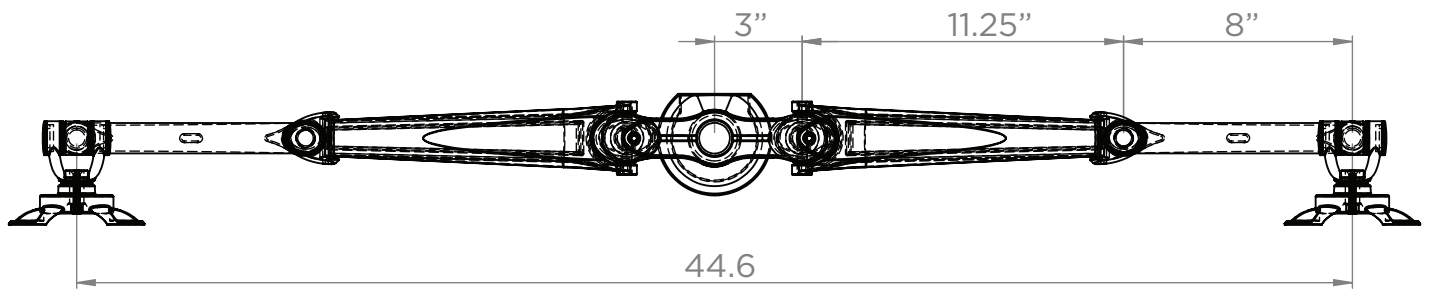

# ERGO DOUBLE MONITOR ARMS DIAGRAM™

Monitor Size - 18" - 28"
Maximum Weight - 17.6 lbs
Rotation Angle: 360 °
Height adjustable range: 50 CM
Connection: 75mm and 100mm VESA
Mounting options: Integrated with EvoPass, thru-hole, or clamp mount
Distance between arms: 55cm
1 Yr warranty